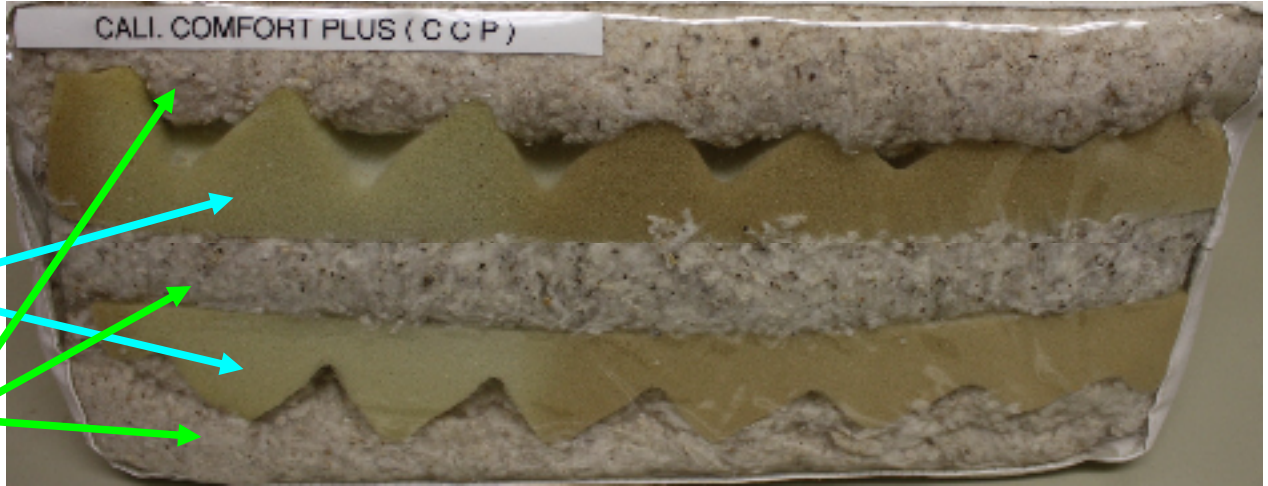

2 Layers
Convolved
Foam

6 Layers
Cotton

California Comfort Plus - 8" Foam Futon

Item# 6071ST S for Size, T for Split Size

6 Layer Cotton Batting + 2 Layer Convolved Foam

Standard Size
Loveseat/Ottoman

Size	Item#	Price
Chair 28" x 54"	607120	\$151.80
Single 39" x 75"	607150	\$198.00
Double 54" x 75"	607160	\$253.00
Queen 60" x 80"	607180	\$286.00
King 72" x 84"	607190	\$415.80
Chair Ottoman 28" x 21"	607122	\$96.80
Single Loveseat 39" x 54"	607151	\$158.40
Single Ottoman 39" x 21"	607152	\$105.60
Double Loveseat 54" x 54"	607161	\$195.80
Double Ottoman 54" x 21"	607162	\$129.80
Queen Loveseat 60" x 55"	607181	\$217.80
Queen Ottoman 60" x 25"	607182	\$151.80