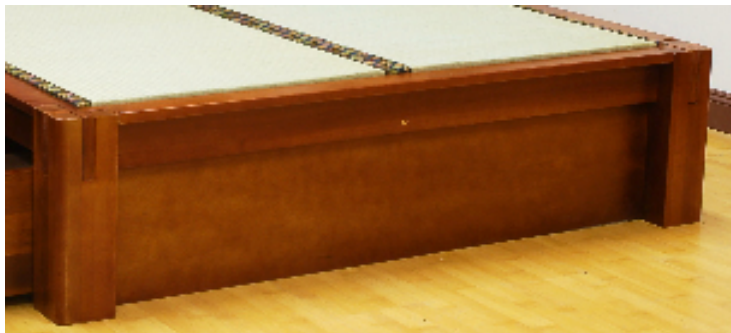

Tatami Bed Drawers Item# 0293SC

Size	Price
Single/Double (4)	$217.80
Queen (8)	$239.80
Cal. King (9)	$261.80

*Drawers sold as a set, 2 drawers in a set.

*Drawers match with frame, check frame page for available colors

Bed End Cap Item# 0294SC

Size	Price
Single (4)	$22
Double (6)	$33
Queen (8)	$33
King (9)	$44

Tatami Nightstand Item#* 16820C

Available in Teak (3), Honey Oak (4), Antique Mahogany (5), Natural (6), KSK (7), Walnut (8), Cherry (9)

Price $220

*Please indicate color along with item# on order