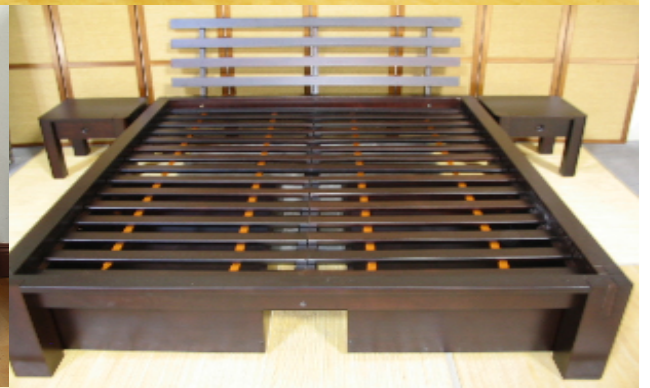

Yan's International Inc.

33333 Lewis Ave. Union City, CA 94587

Phone: (510) 489-7999 Fax: (510) 489-6999

Website: www.miwafuton.com Email: support@miwafuton.com

*Price as shown in MSRP, please refer to your local retailer for actual pricing or any additional information.

Tatami Bed Frame Item No. 0285SC S for size, C for color

Available in Antique Mahogany (5), Honey Oak (6), KSK (7), Walnut (8)

Size	Available Color*	Price
Single (4)	ALL	$352
Double (6)	ALL	$440
Queen (8)	ALL	$506
E. King (5)	ALL	$550
Cal. King (9)	ALL	$550

*AM = Antique Mahogany, WA = Walnut

**Please contact us for more availability information.