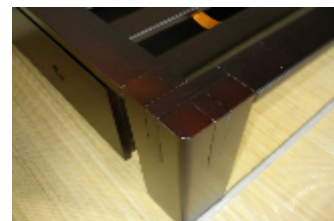

Yan's International Inc.

33333 Lewis Ave. Union City, CA 94587

Phone: (510) 489-7999 Fax: (510) 489-6999

Website: www.miwafuton.com Email: support@miwafuton.com

*Price as shown in MSRP, please refer to your local retailer for actual pricing or any additional information.

Tatami Bed Frame Item No. 0285SC S for size, C for color

Available in Antique Mahogany (5), Honey Oak (6), KSK (7), Walnut (8)

Size	Available Color*	Price
Single (4)	ALL	$352
Double (6)	ALL	$440
Queen (8)	ALL	$506
E. King (5)	ALL	$550
Cal. King (9)	ALL	$550

*AM = Antique Mahogany, WA = Walnut

**Please contact us for more availability information.