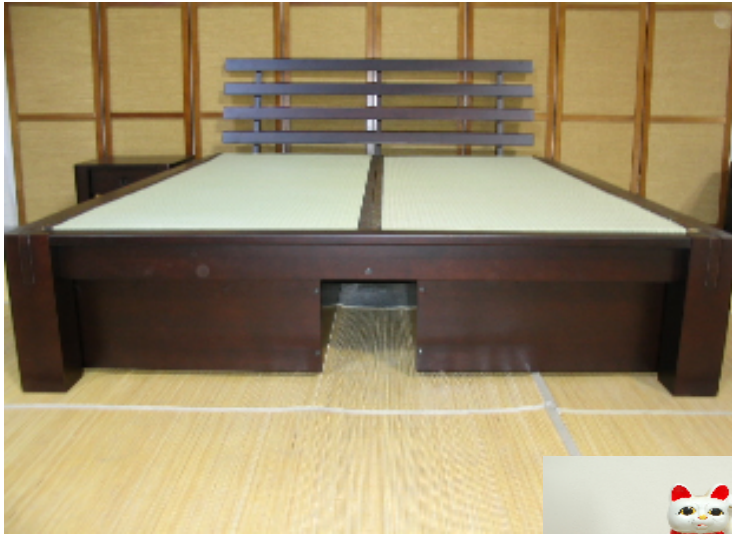

Yan's International Inc.

33333 Lewis Ave. Union City, CA 94587

Phone: (510) 489-7999 Fax: (510) 489-6999

Website: www.miwafuton.com Email: support@miwafuton.com

*Price as shown in MSRP, please refer to your local retailer for actual pricing or any additional information.

Tatami Bed Frame Item No. 0285SC S for size, C for color

Available in Antique Mahogany (5), Honey Oak (6), KSK (7), Walnut (8)

Size	Available Color*	Price
Single (4)	ALL	$352
Double (6)	ALL	$440
Queen (8)	ALL	$506
E. King (5)	ALL	$550
Cal. King (9)	ALL	$550

*AM = Antique Mahogany, WA = Walnut

**Please contact us for more availability information.