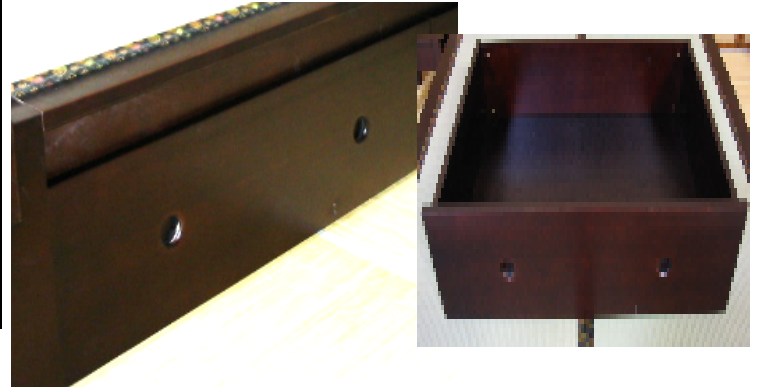

Tatami Bed Drawers Item# 0293SC

Size	Price
Single/Double (4)	$217.80
Queen (8)	$239.80
Cal. King (9)	$261.80

*Drawers sold as a set, 2 drawers in a set.

*Drawers match with frame, check frame page for available colors

Bed End Cap Item# 0294SC

Size	Price
Single (4)	$22
Double (6)	$33
Queen (8)	$33
King (9)	$44

Tatami Nightstand Item#* 16820C

Available in Teak (3), Honey Oak (4), Antique Mahogany (5), Natural (6), KSK (7), Walnut (8), Cherry (9)

Price $220

*Please indicate color along with item# on order